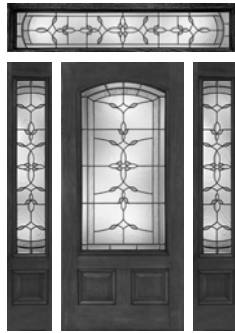

Entry Door Systems

Classic-Craft® American Style Collection...  
3'0" x 6'8" door, 14" x 6'8" sidelites  
Clear glass with lite dividers  
MPLS\* – Wide Millennium handleset,  
Brushed Nickel  
Composite Adjustable Sill – Mill Finish  
Light Oak Finish – both sides  
**MADGCCA260-0214HDR**

Classic-Craft® Mahogany Collection...  
3'0" x 6'8" door, 14" x 6'8" sidelites  
Bella... Bronze Water glass – Black Nickel  
MPLS\* – Wide Heirloom handleset, ORB  
Composite Adjustable Sill – Bronze  
Mahogany Finish – both sides  
**MADGCCM310B-0214TR**